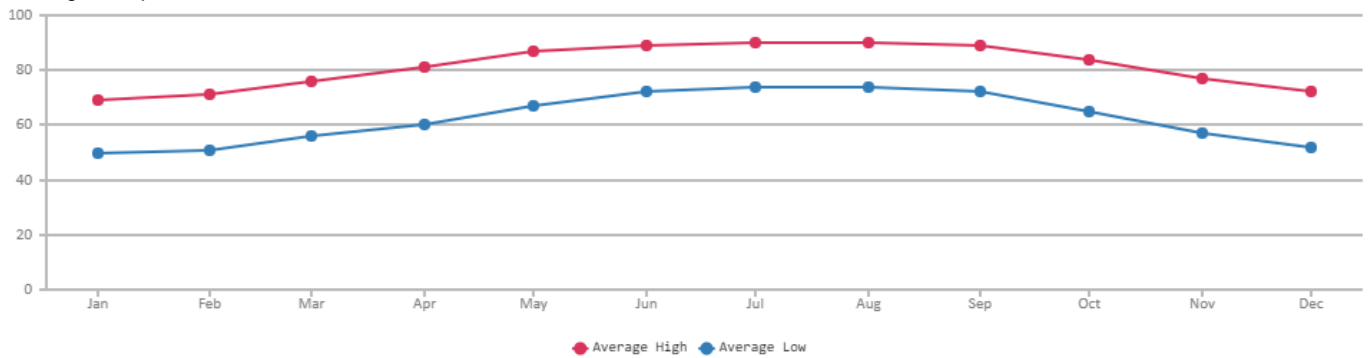

Site Name

[Tampa Bay Convention & Visitors Bureau](#)

[Ybor City Chamber of Commerce](#)

[City of St. Petersburg](#)

Weather

Average Temperature

Average Precipitation

* Averages from Weather.com