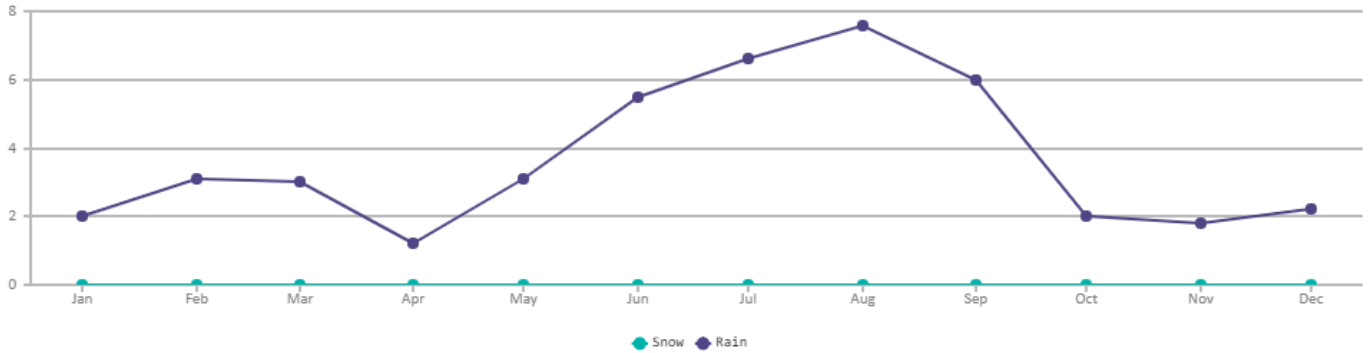

Site Name

[Tampa Bay Convention & Visitors Bureau](#)

[Ybor City Chamber of Commerce](#)

[City of St. Petersburg](#)

Weather

Average Temperature

Average Precipitation

* Averages from Weather.com