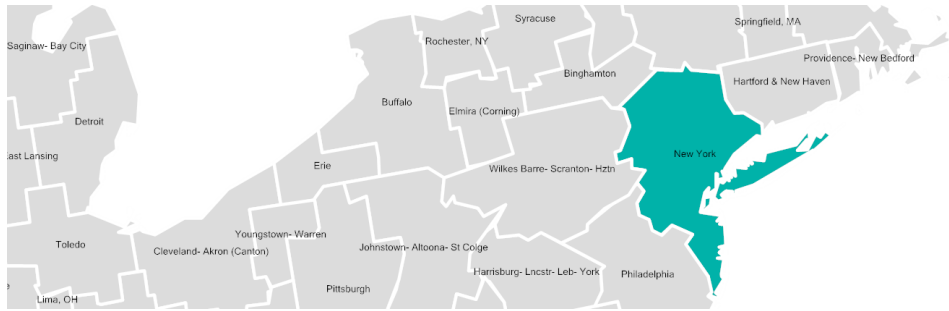

Market Profiler New York

1
TV Rank (LPM)

Time Zone
Eastern

1
Audio Rank (PPM)

Geography
Atlantic Ocean, Long Island

86.6 %
Cable Penetration

Primary Election
Connecticut: April 28, 2020
New Jersey: June 2, 2020
New York: April 28, 2020
National: 11/03/2020