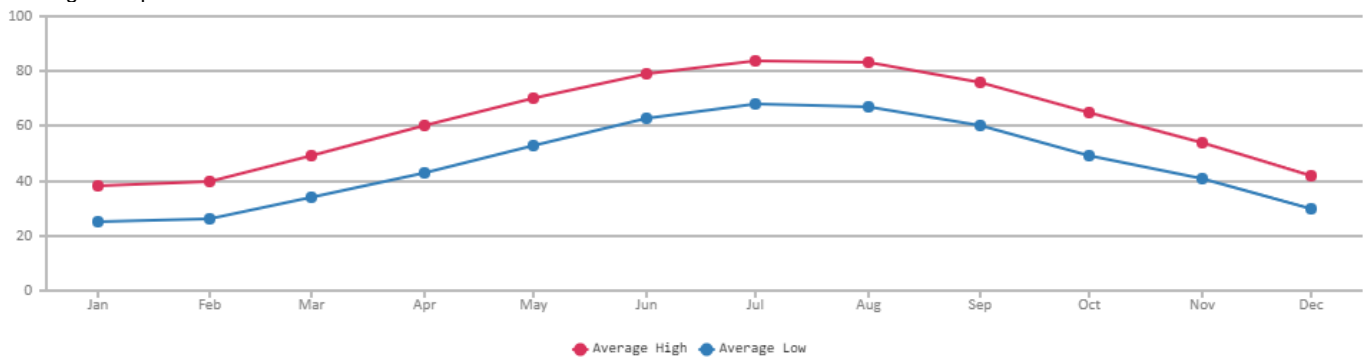

Events

Site Name

New York Convention and Visitors Bureau

Weather

Average Temperature