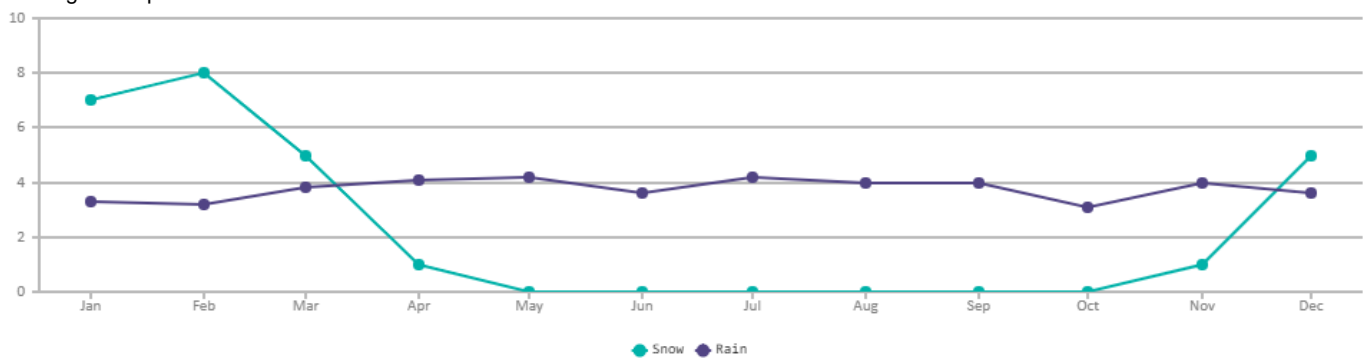

Events

Site Name

New York Convention and Visitors Bureau

Weather

Average Temperature

Average Precipitation

* Averages from Weather.com

Television